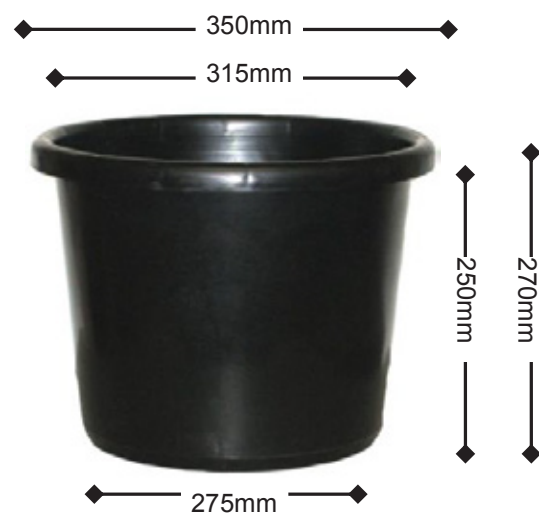

Standard 250mm Pot

- Diameter (outside lip) 265mm
- Diameter (inside) 246mm
- Diameter (base) 191mm
- Height (total) 230mm
- Height (to bottom of lip) 222mm
- Volume 8.0 Litre
- Estimated Potted Weight 9KG
- Ideal Cut-out Diameter 246mm

Standard 300mm Pot

- Diameter (outside lip) 320mm
- Diameter (inside) 280mm
- Diameter (base) 235mm
- Height (total) 270mm
- Height (to bottom of lip) 240mm
- Volume 13.5 Litre
- Ideal Cut-out Diameter 290mm

*this size pot not sealed

Standard 330mm Pot

- Diameter (outside lip) 350mm
- Diameter (inside) 315mm
- Diameter (base) 275mm
- Height (total) 270mm
- Height (to bottom of lip) 245mm
- Volume 18.0 Litre
- Estimated Potted Weight 15KG
- Ideal Cut-out Diameter 330mm

Standard 500mm Pot

- Diameter 492mm
- Diameter (base) 370mm
- Height (total) 390mm
- Height (to bottom of lip) 370mm
- Volume 52.0 Litre
- Ideal Cut-out Diameter 465mm
(cut-out allowances for the 4 handles also need to be included 35mm x 100mm)