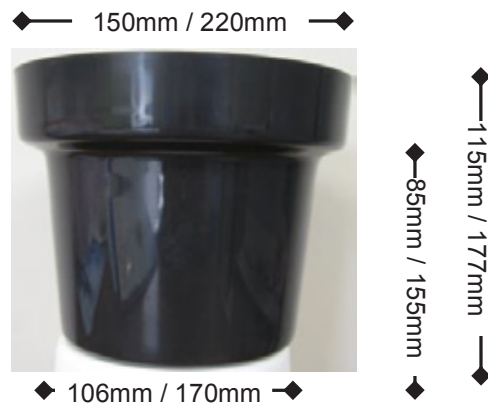

*this size pot not sealed

Standard 330mm Pot

- Diameter (outside lip) 350mm
- Diameter (inside) 315mm
- Diameter (base) 275mm
- Height (total) 270mm
- Height (to bottom of lip) 245mm
- Volume 18.0 Litre
- Estimated Potted Weight 15KG
- Ideal Cut-out Diameter 330mm

FRENCHAMS POT SIZING GUIDE

Standard 400mm Pot

- Diameter (outside lip) 420mm
- Diameter (inside) 375mm
- Diameter (base) 300mm
- Height (total) 320mm
- Height (to bottom of lip) 290mm
- Volume 28.0 Litre
- Estimated Potted Weight 20KG
- Ideal Cut-out Diameter 385mm

Standard 500mm Pot

- Diameter 492mm
- Diameter (base) 370mm
- Height (total) 390mm
- Height (to bottom of lip) 370mm
- Volume 52.0 Litre
- Ideal Cut-out Diameter 465mm
(cut-out allowances for the 4 handles also need to be included 35mm x 100mm)

Green Wall Pot 150mm/200mm

- Diameter 150mm/220mm
- Diameter (base) 106mm/170mm
- Height (total) 115mm/177mm
- Height (to bottom of lip) 85mm/155mm
- Ideal Cut-out Diameter 125mm/195mm

VICTORIA

Phone: (03) 9887 4755