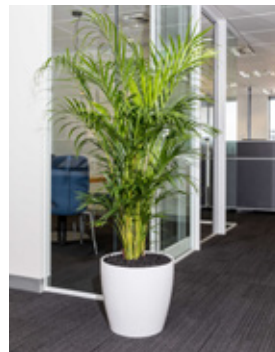

CURVED
PLANTER RANGE

The
FRENCHAMS
GROUP

PROFESSIONAL INDOOR PLANT SERVICES

Plants at work!

CURVED PLANTER RANGE

Frenchams have a range of curved planter options designed with style in mind. Whether it's a small desktop or a large cluster of planters, this range will enhance any office space. Below is a summary of these various options and a guide to sizing and pricing.

Curved Planter Range

Desktop Tulip

220h x 240w (mm)

Available Colours

Crucible

400h x 430w (mm)

Available Colours

Blush Drop

Available in 2 sizes

650h x 400w (mm)

800h x 500w (mm)

Available Colours

Tall Blush Drop

1150h x 400w (mm)

Available Colours

VICTORIA